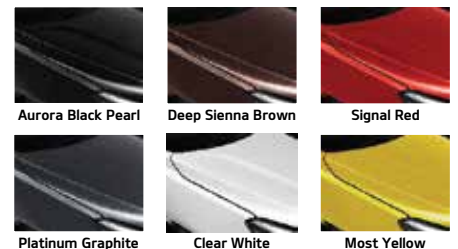

COLOR

Please Contact :

10/2019

Authorized Distributor

PT. Kreta Indo Artha memiliki hak paten untuk memodifikasi model, termasuk karakteristik, spesifikasi, perlengkapan, dan aksesoris. Materi dan foto hanya bertujuan memberikan gambaran terhadap produk. Bukan sebagai ketentuan pasti.